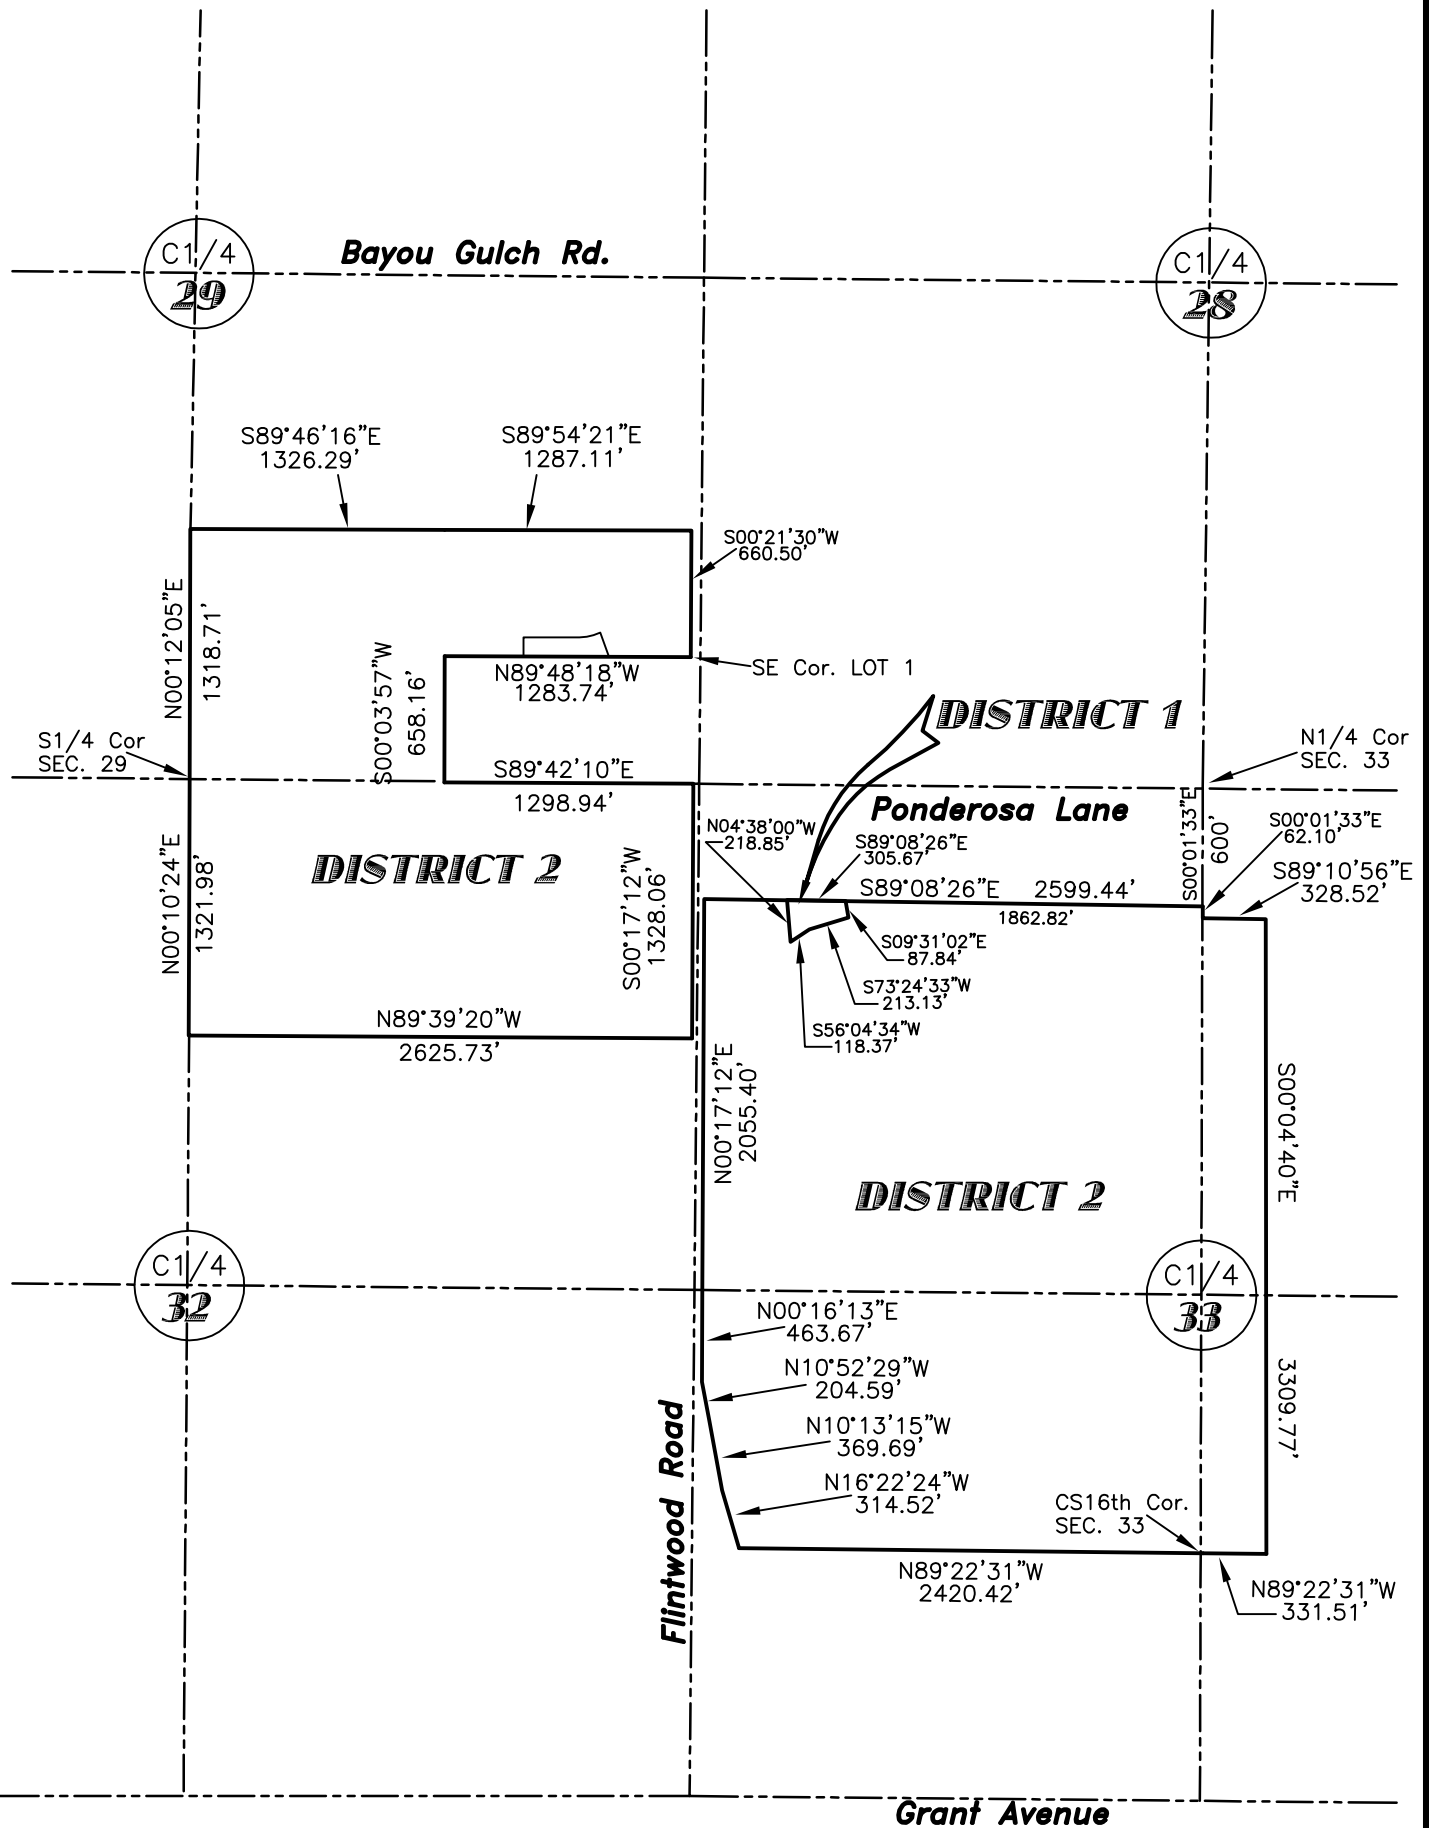

# EXHIBIT "A"

## FOXHILL METRO DISTRICT BOUNDARIES

SCALE 1"=1000'

PREPARED BY **WLR SERVICES**  
13609 COUNTY RD. 94  
ELBERT, COLORADO 80106  
(303) 648-9755  
FAX (303) 648-9757

DATE: 08/11/2005  
WLR NO.: 050602  
DRAWN: G.L.R.  
CHECKED: G.L.R.